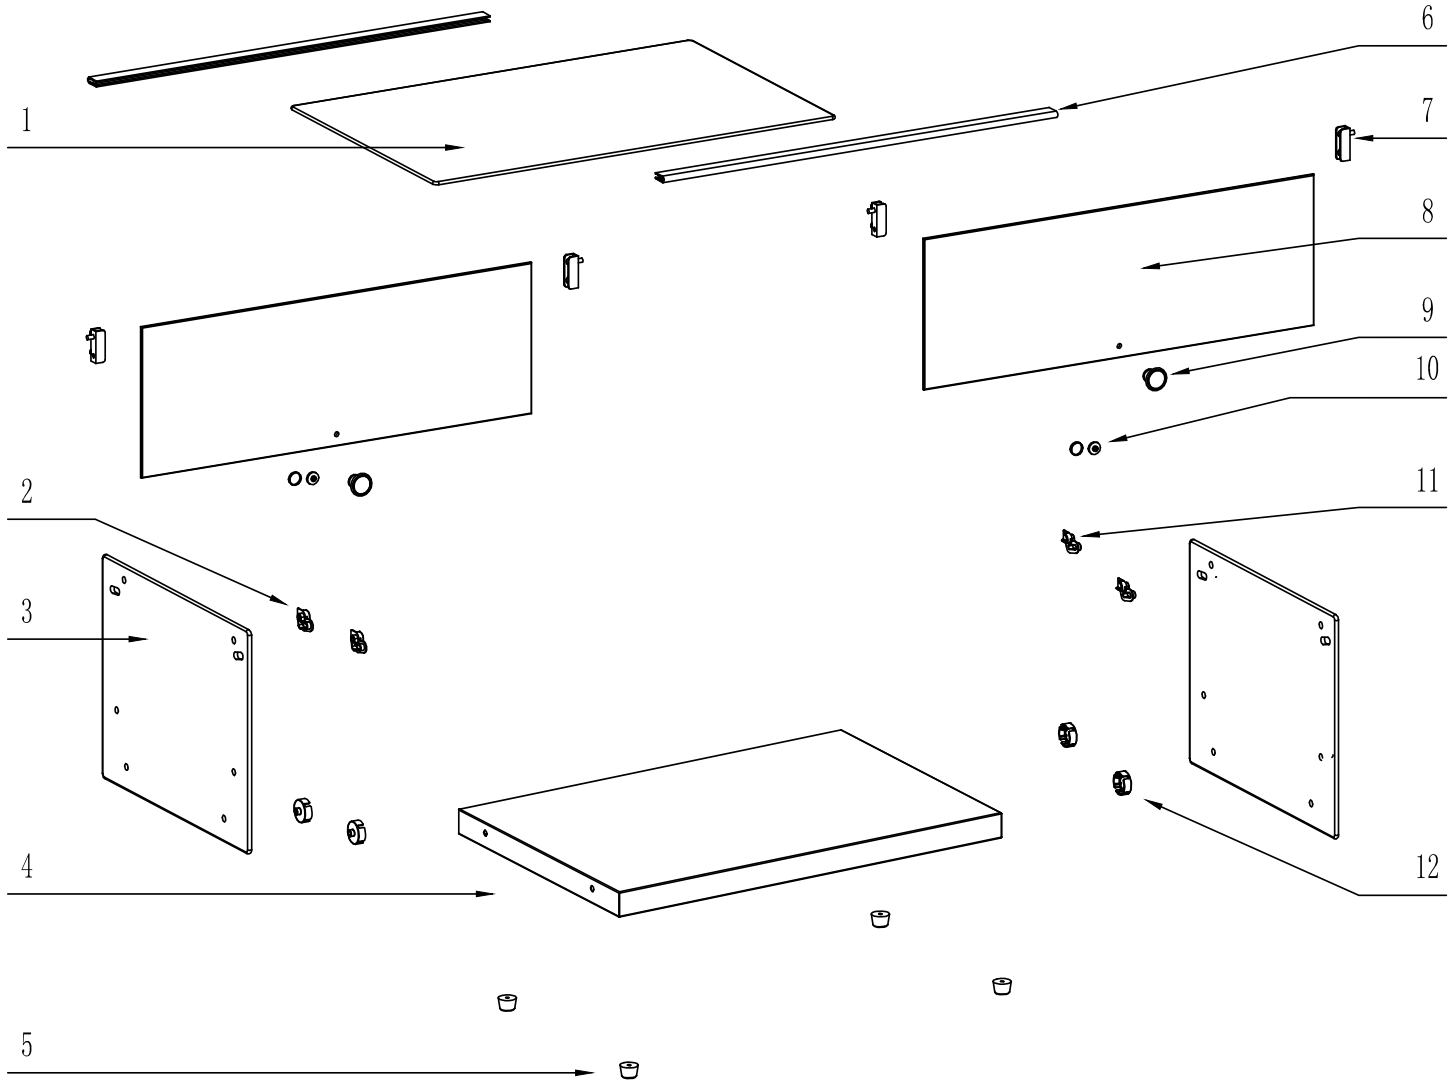

Parts Breakdown

Item 44371

Parts Breakdown

Item 44371

Item No.	Description	Position	Item No.	Description	Position	Item No.	Description	Position
60729	Top Glass for RTZ-35L	1	60211	Rubber Feet for RTZ-35L	5	78035	Handle for RTZ-35L	9
78134	Left Top Bushing for RTZ-35L	2	60751	Glass Bracket for RTZ-35L	6	78034	Nail for Glass for RTZ-35L	10
69099	Side Glass for RTZ-35L	3	78036	Door Hinge for RTZ-35L	7	60752	Right Top Bushing for RTZ-35L	11
67722	Grill for RTZ-35L	4	69100	Door Glass for RTZ-35L	8	78138	Lower Bushing for RTZ-35L	12